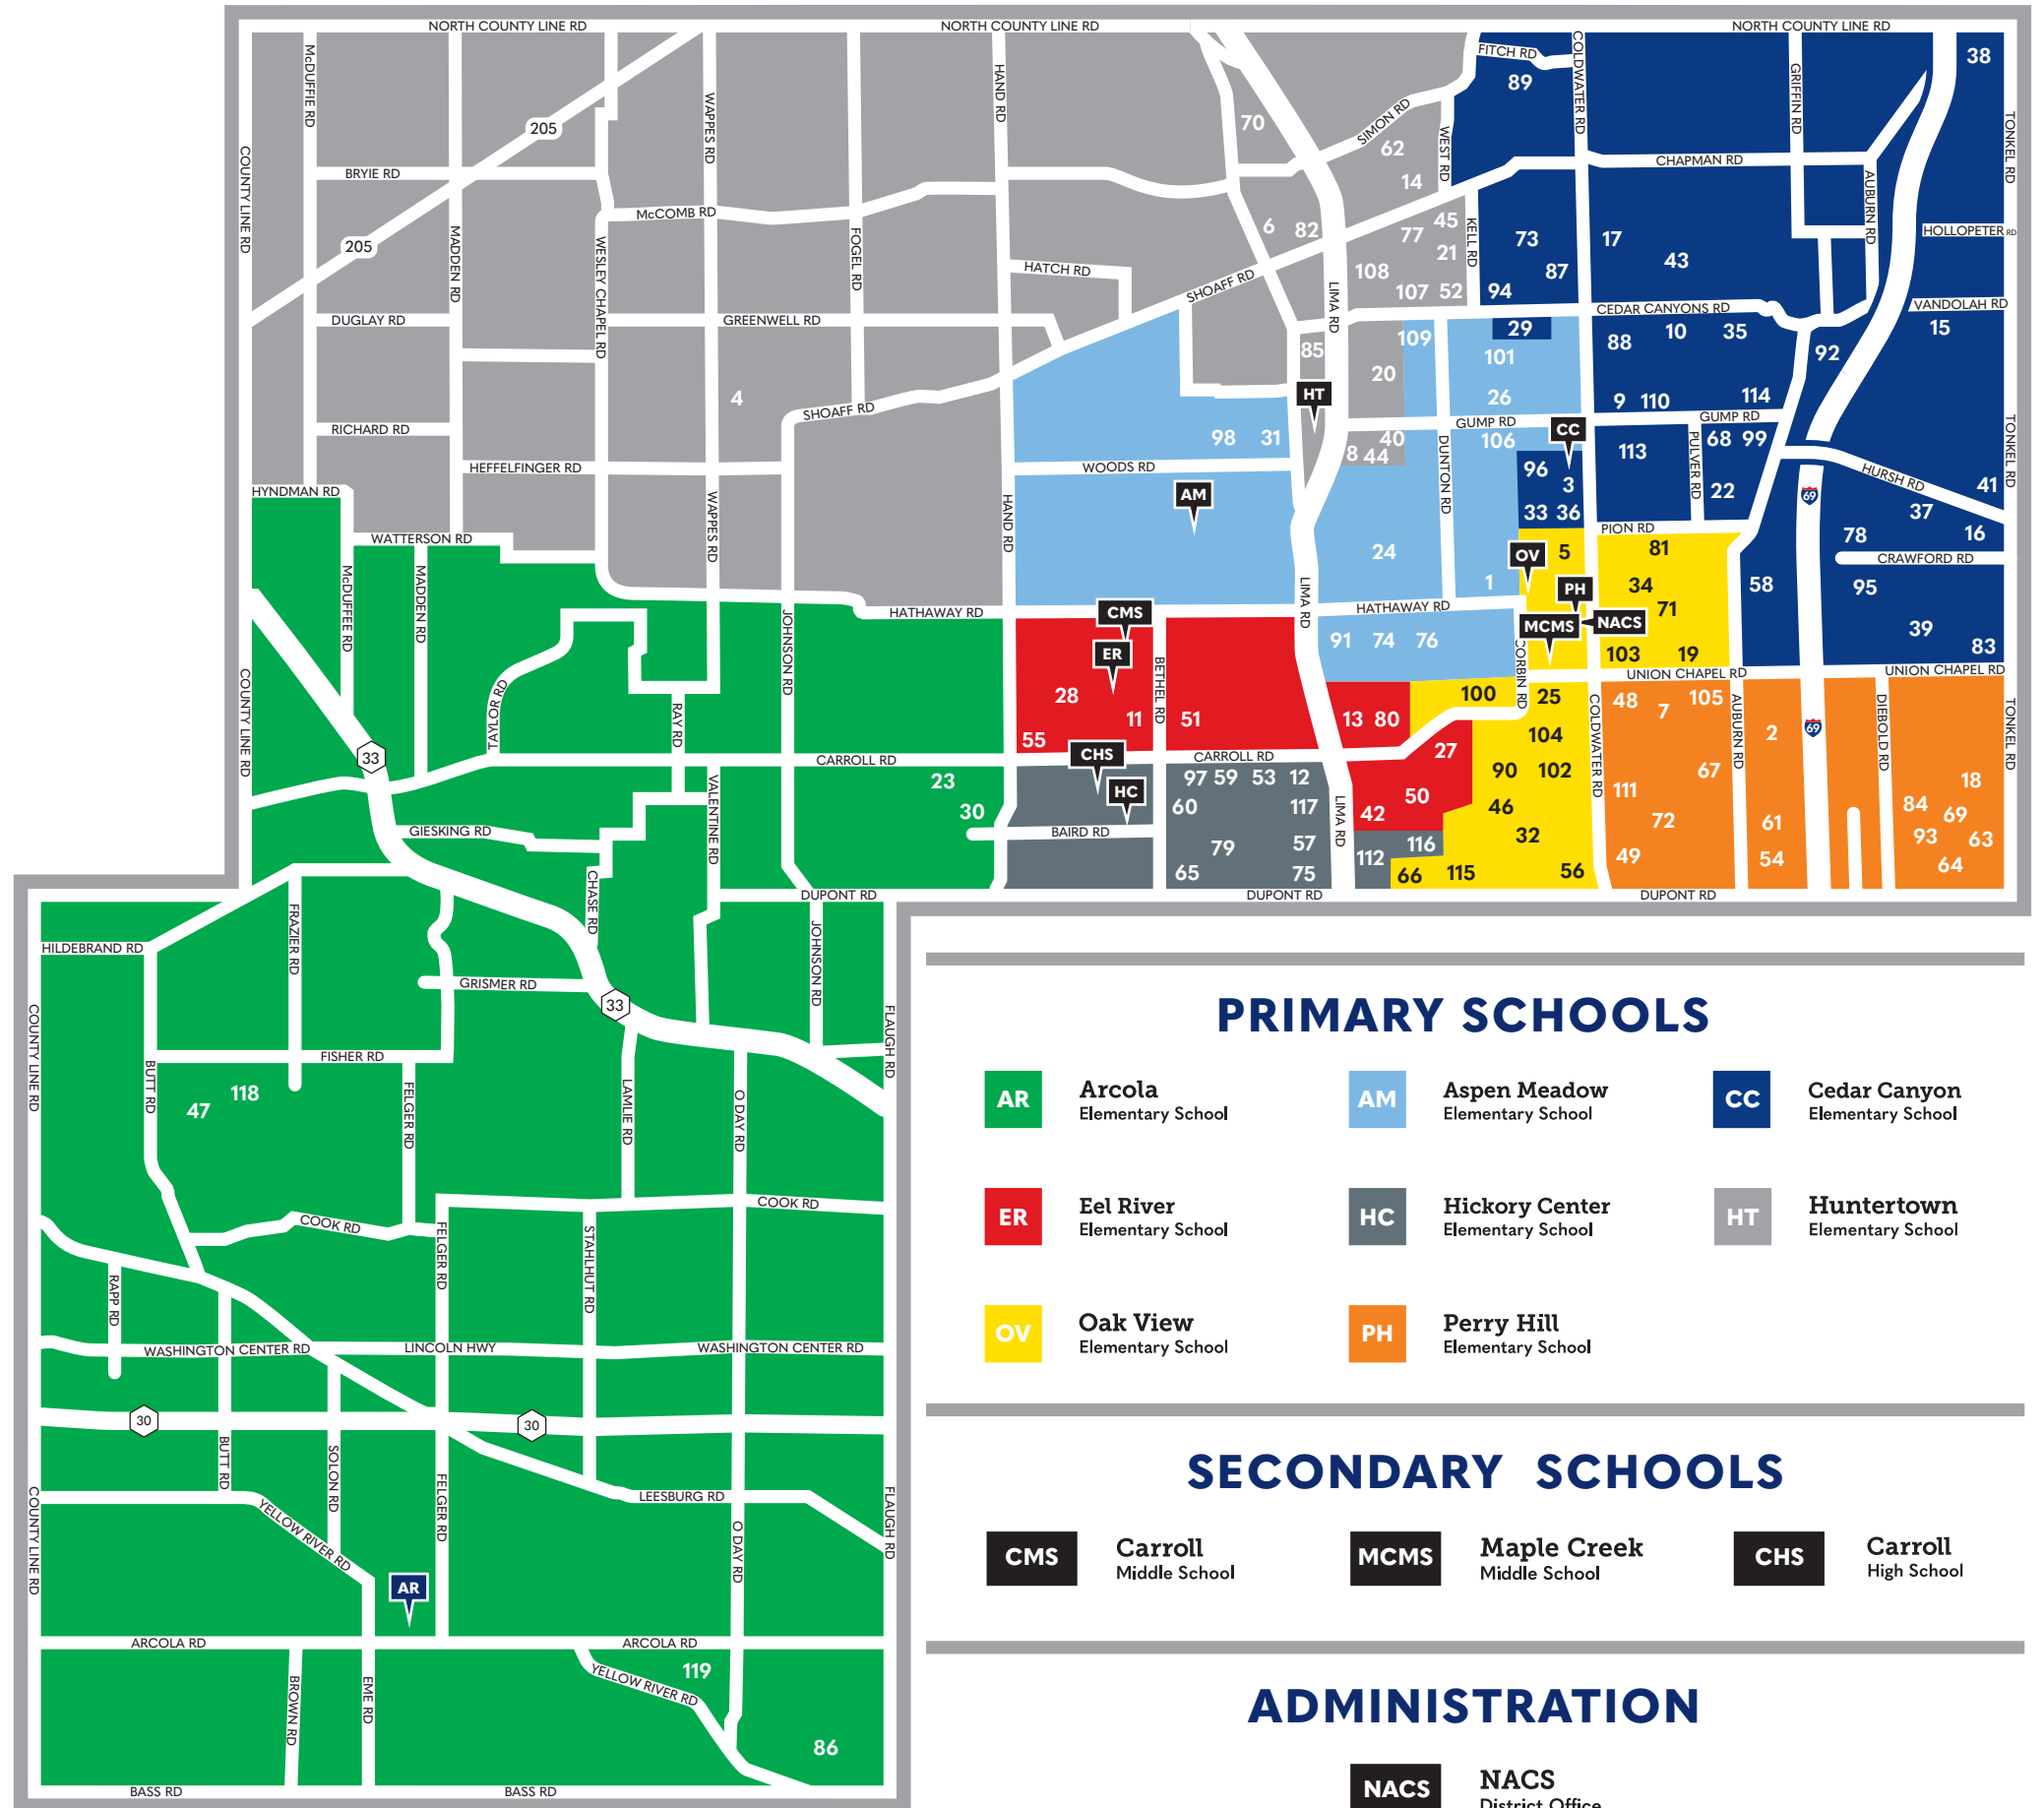

Northwest Allen County Schools

DISTRICT MAP

If your home is located on a school divisional line, please call NACS Transportation at (260) 637-6165 to confirm assigned school.

SUBDIVISION GUIDE

Aslan Passage	1	Greyson Heights	38	Shearwater	80
Autumn Ridge	2	Hawthorne Park	39	Shiraz Estates	81
Autumn Run	67	Hidden Oaks Place	40	Shoaff Court	82
Balmoral	3	Hidden Valleys	41	Sorrento	83
Big Bear Estates	4	Holly Ridge	42	Steeple Chase	84
Bonterra Apartments	5	Holmstead Acres	43	Apartments	85
Brownstone Manor	6	Hunters Ridge	44	Stoner's Mill	85
Burning Tree	7	LaCabreah	46	Stratford Forest	86
Cameron Crossing Apartments	8	Lake Everett Park	47	Sun Valley Farm	87
Canyon Bay	9	Lake Pine Valley	48	Sunset Lakes	88
Canyon Run	10	Lake Pointe	49	Sunshine Valley	89
Carroll Creek	11	Lakes of Brooks Crossing	50	Talis Park	90
Carroll Estates	12	Lakes of Carroll Creek	51	Talon's Reach	91
Carroll Oaks	13	Lakes of Willow Creek	52	The Canyons	92
Cascata	14	Laurel Ridge	53	The Lakes at Willow Creek	107
Cedar Canyons	15	Longwood	54	The Oaks	93
Cedar Heights	16	Majestic Pointe	55	The Quarry	94
Cedar Hill	17	Mardego Hills	56	The Retreat	95
Cedar Springs	18	Meadows of Keefer Creek	57	Timber Ridge	96
Celtic Pines	45	Milagro	58	Timberon	97
Chapel Creek	19	Miller Ridge	59	Towne Square	98
Chapel Court Villas	19	North Shore	118	Tulleevin Lake	99
Classic Heights	20	North Woodland Heights	60	Tuscany	100
Cliffs of Rolling Oaks	21	Northway Gardens	61	Twin Eagles: The Coves/	101
Cloverleaf	22	Northwood View	62	Bluffs/The Estates/Estuary/	
Cobble Creek	23	Oak Crossing	63	The Pointe/The Preserve/Villas	
Copper Creek: Coves/Enclave/	24	Oak Crossing Apartments	64	Valley Place	102
Grand Pointe/The Highlands/		Oak Glen	65	Watersong	103
Rapids/Ridgewood/Villages		Oakmont	66	Weatherstone	104
Corbin Place	25	Old Auburn Place	67	West Autumn	105
Cottages of Milagro	58	Orchard Hills	68	Whisper Rock/Villas	106
Cottages of Verano	26	Parker's Bay Villas	69	Willow Ridge	108
Coves of Brooks Crossing	27	Perry Hill Estates	70	Willow Run	109
Coves of Carroll Creek	28	Perry Lakes Estates	71	Windover	110
Creekside at Twin Eagles	29	Pine Valley	72	Windrift	111
Drakes Pointe	30	Preserves at the Quarry	73	Windsor Woods	112
Drayton's Reserve/	31	Preserves of Carroll Creek	28	Windward Forest	113
Coves of Drayton's Creek		Quail Creek	74	Windward Hills	113
Eagle Lake	32	Quinlodo	119	Woodcliff Estates	114
Edenbridge	33	Rapids of Keefer Creek	75	Woodmont	115
Falcon Creek	34	Ravenswood	76	Woodmont Ridge	116
Falls of Keefer Creek	117	Rolling Oaks	77		
Forest Canyon Estates	35	Sage Pointe	78		
Forest Glades Estates	35	Seven Oaks	79		
Fox Hollow	36				
Greuters Suburban	37				